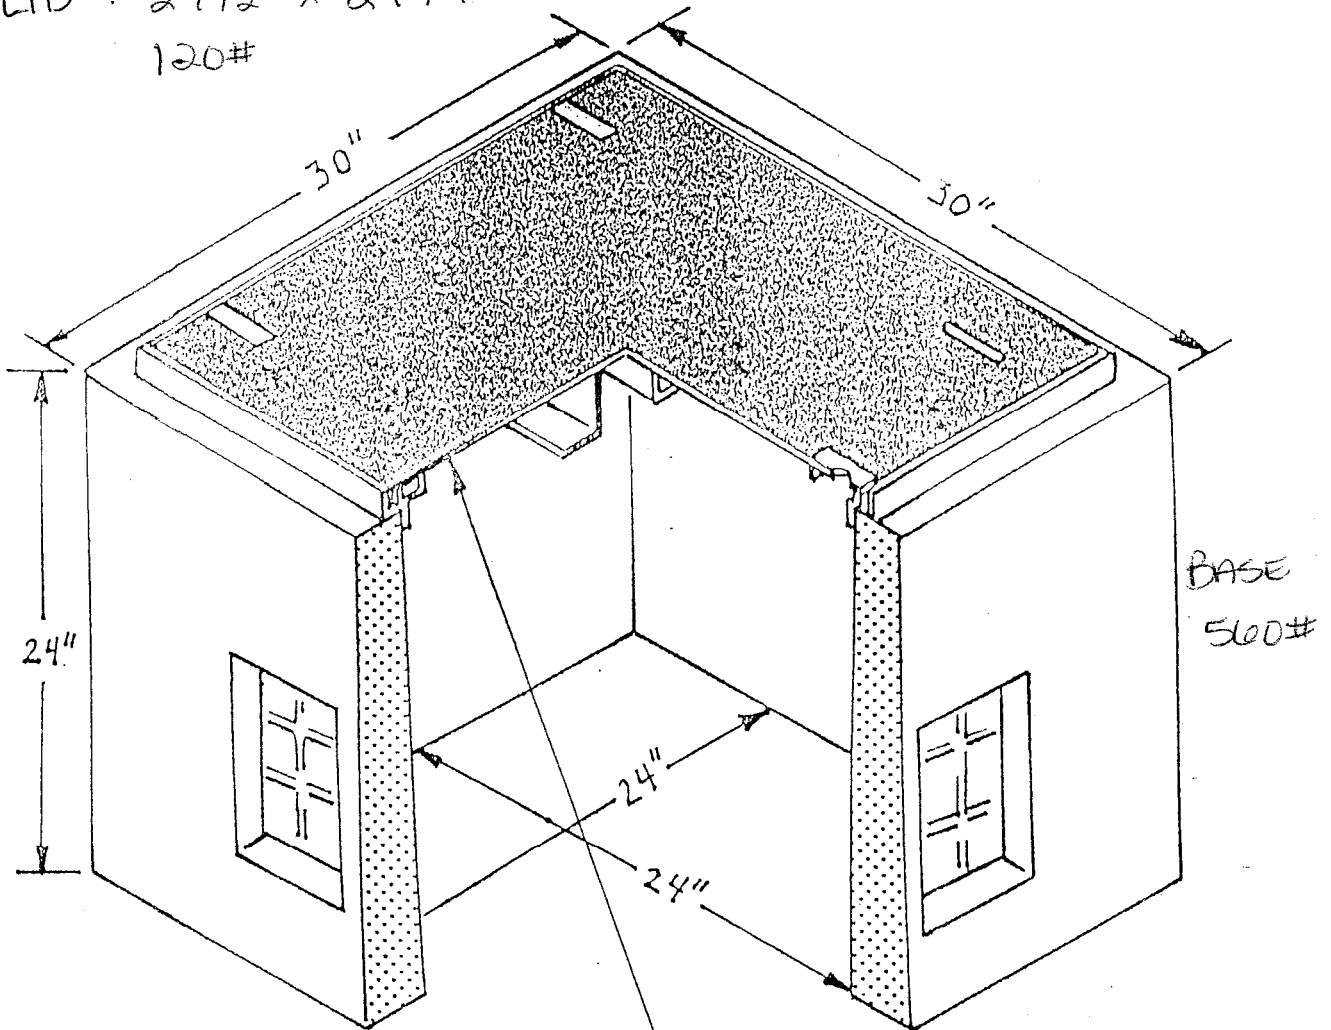

FOG TITE

INCORPORATED

3030 NON-SKID w/HINGED COVER

LID : 27 1/2" x 27 1/4"
120#

GALVANIZED LOCKING
NON-SKID LID (SHOWN)
*- GALVANIZED DIAMOND
PLATE LID ALSO AVAILABLE

Shipping wt 680 LBS